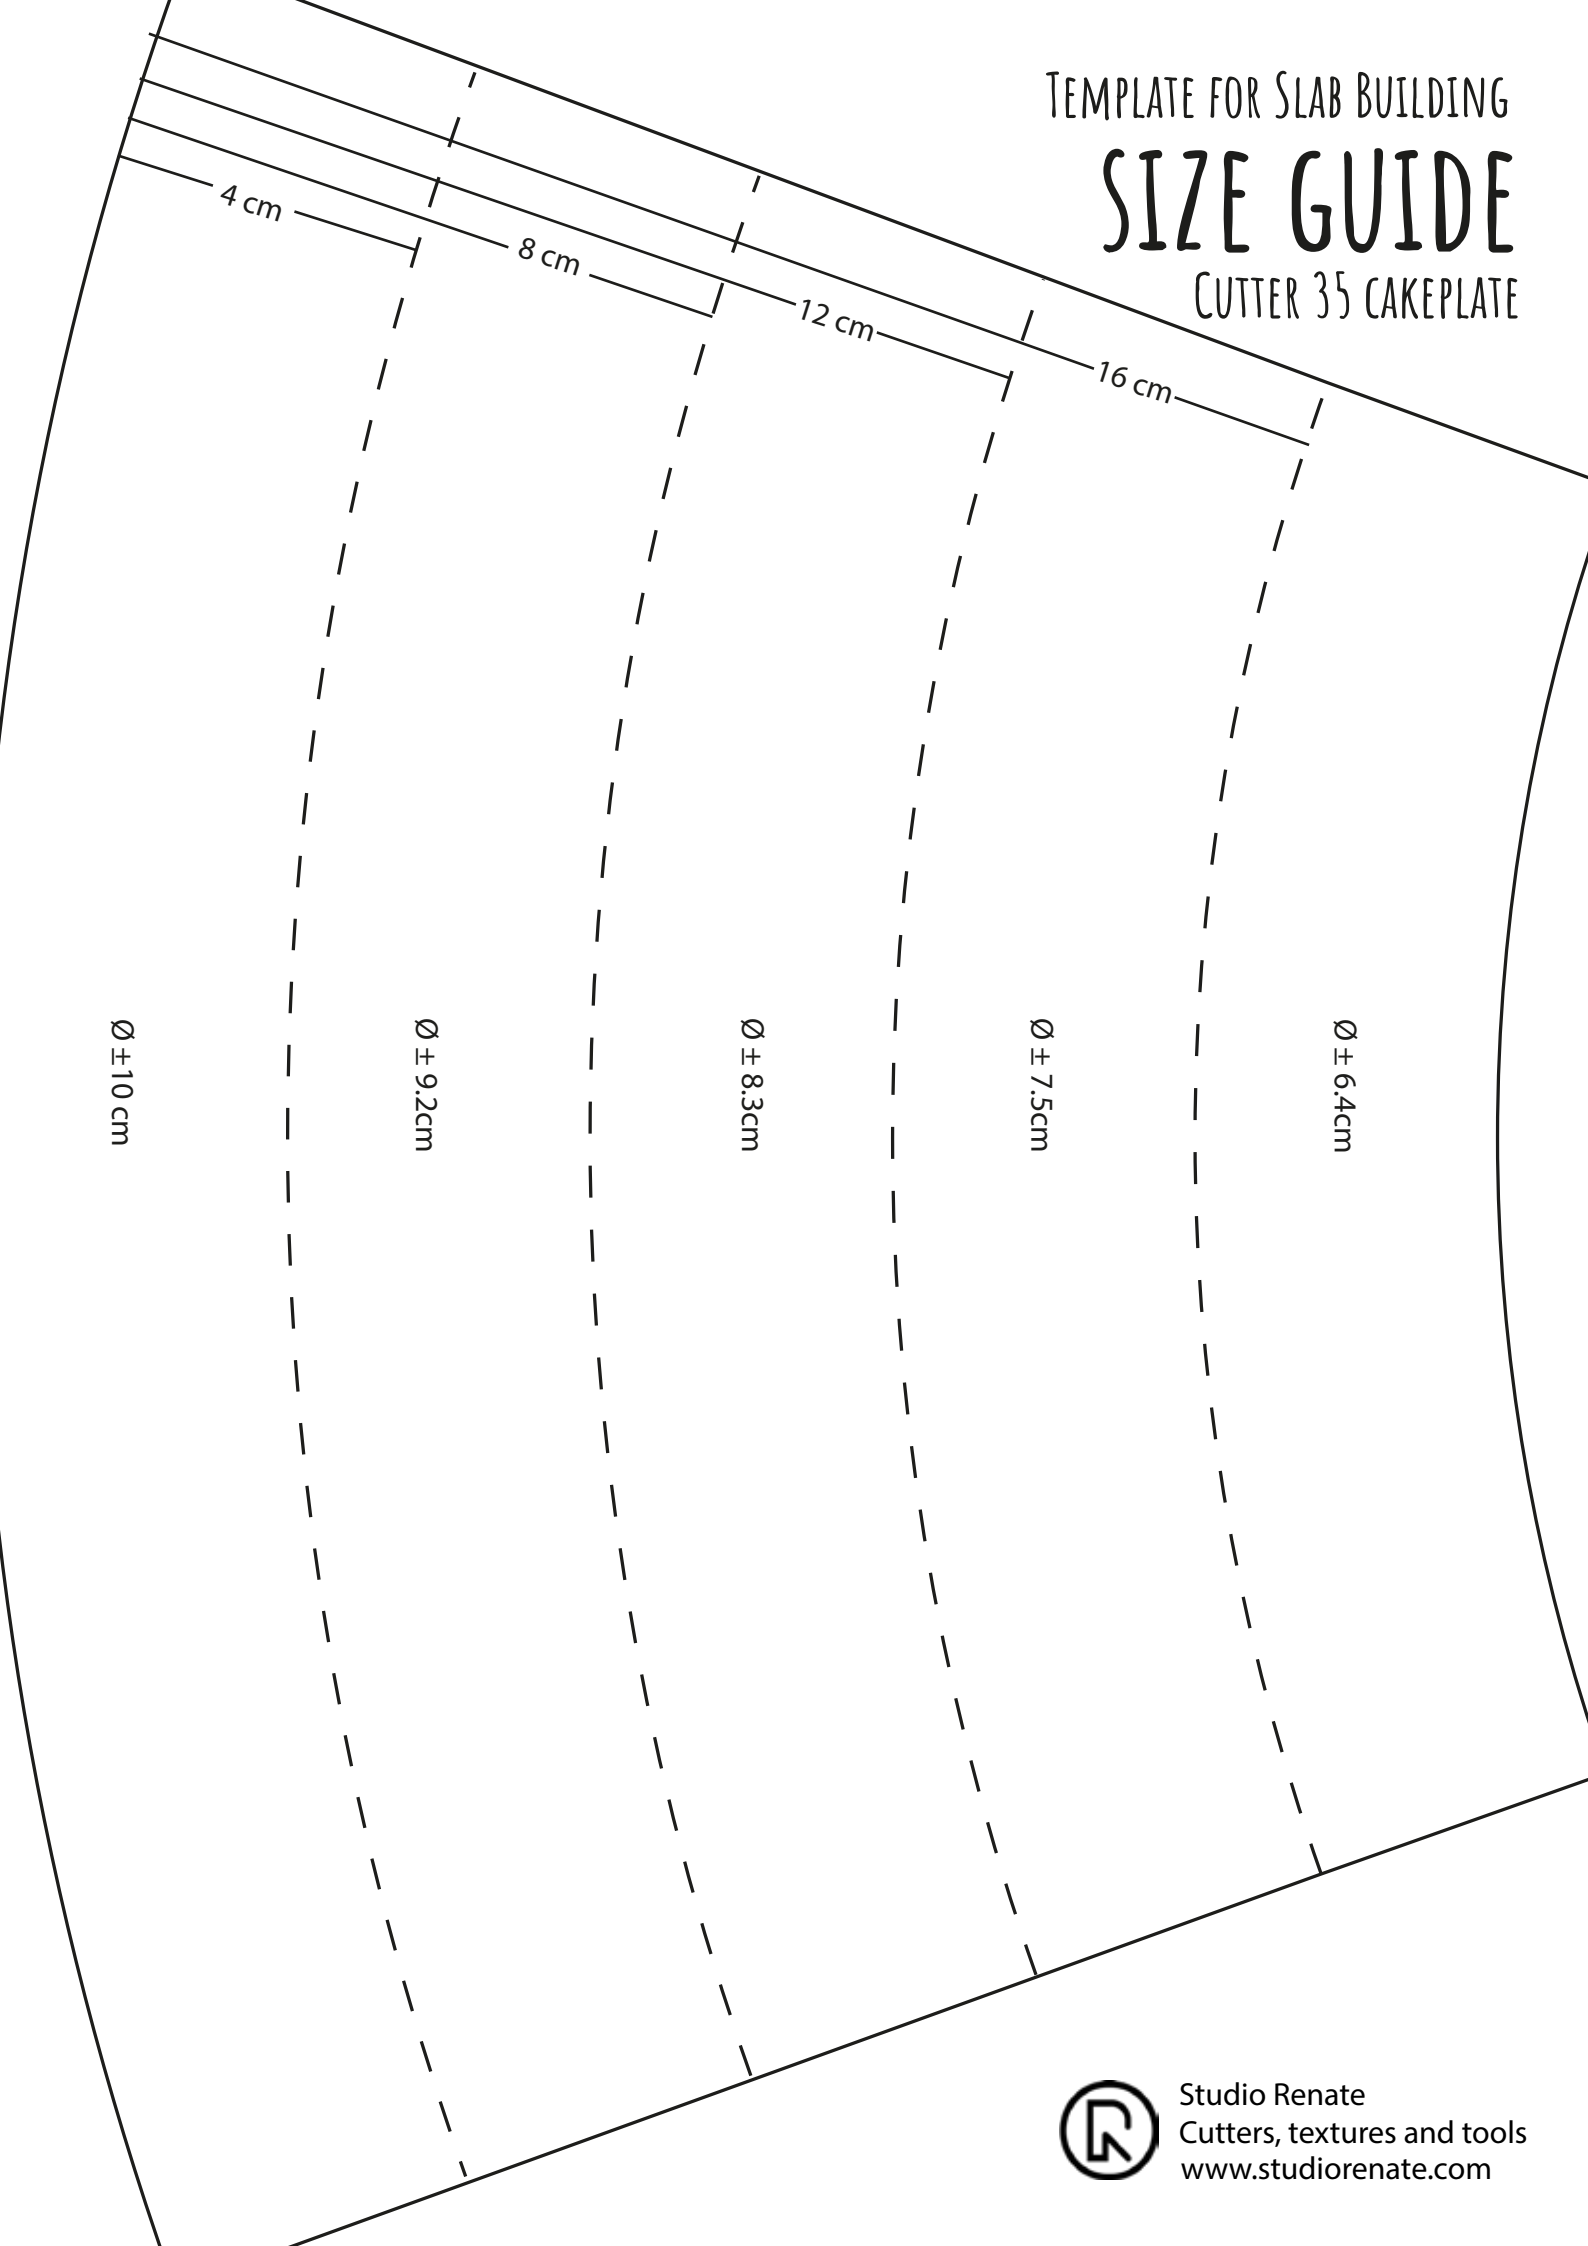

TEMPLATE FOR SLAB BUILDING

SIZE GUIDE

CUTTER 35 CAKEPLATE

Studio Renate
Cutters, textures and tools
www.studiorenate.com